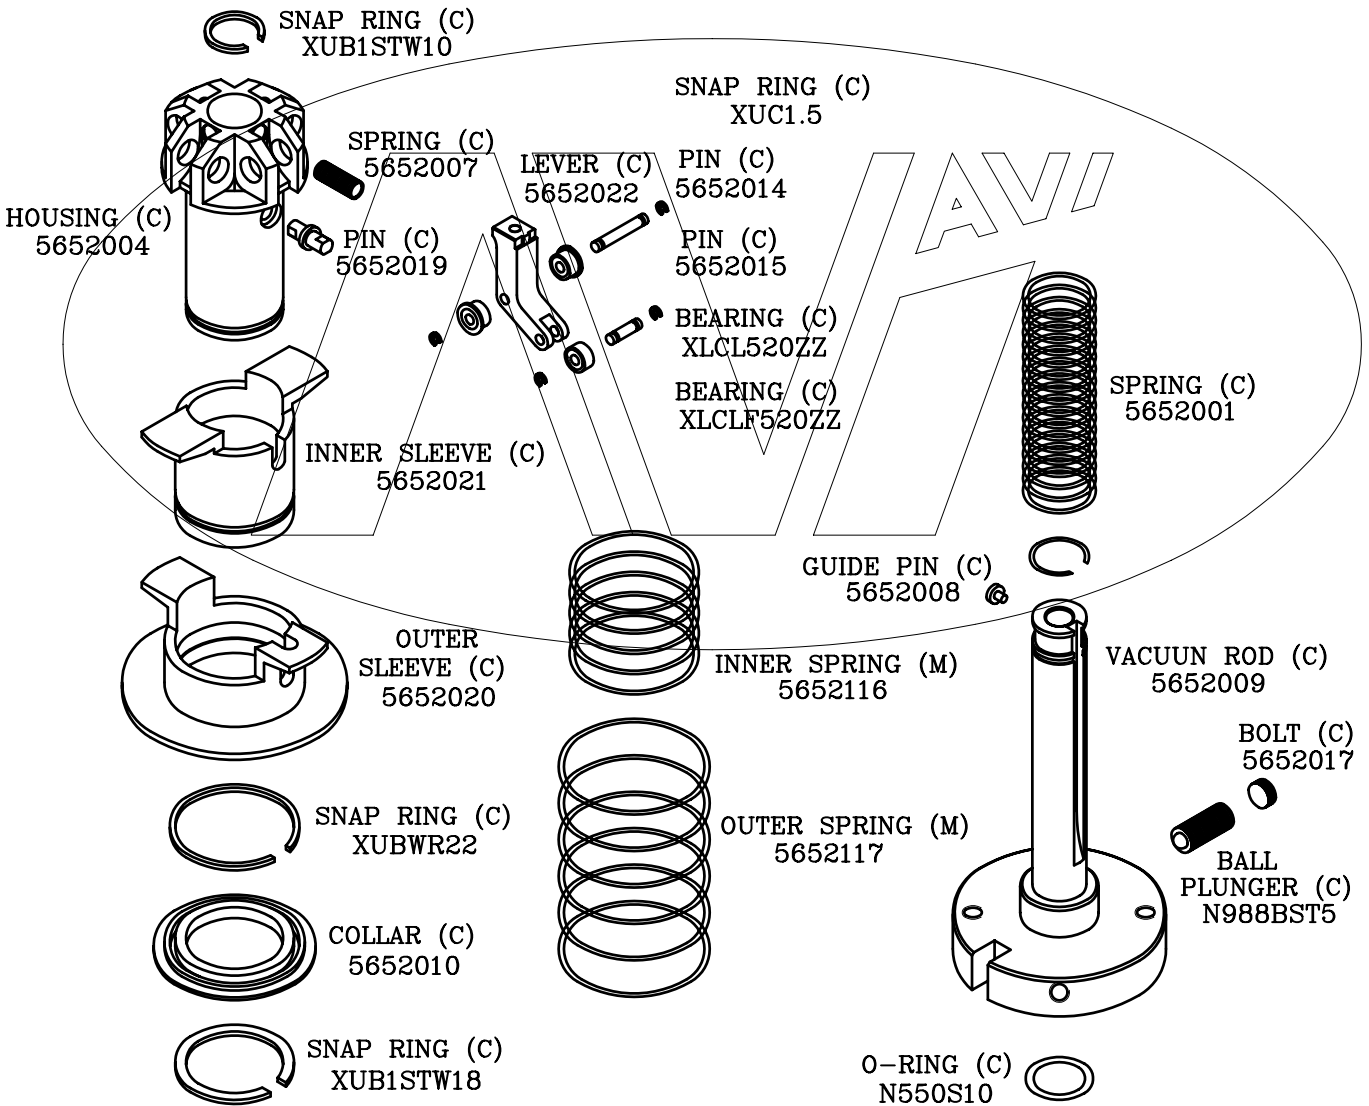

CENTERING CHUCK UNIT (M) PAN, MPA

PICK-UP NOZZLE (M)
1015679201

SPRING (C)
5301009

M-CHUCK (X)
5652352

M-CHUCK (Y)
5652356

* NOTE:-(C) = COMMON PART *