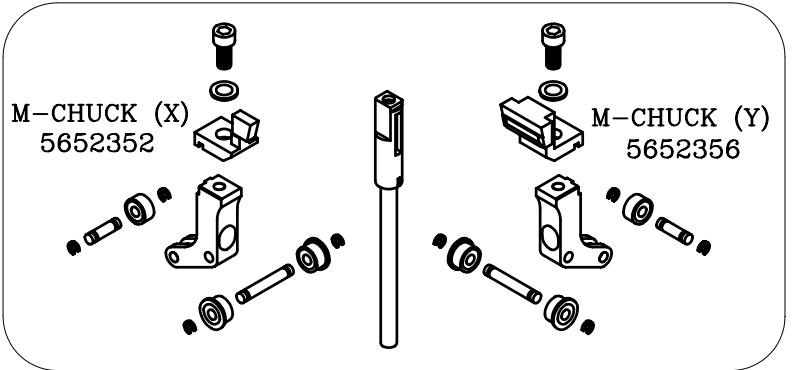

CENTERING CHUCK UNIT (M) PAN, MPA

PICK-UP NOZZLE (M)
1015679201

SPRING (C)
5301009

M-CHUCK (X)
5652352

M-CHUCK (Y)
5652356

* NOTE:-(C) = COMMON PART *